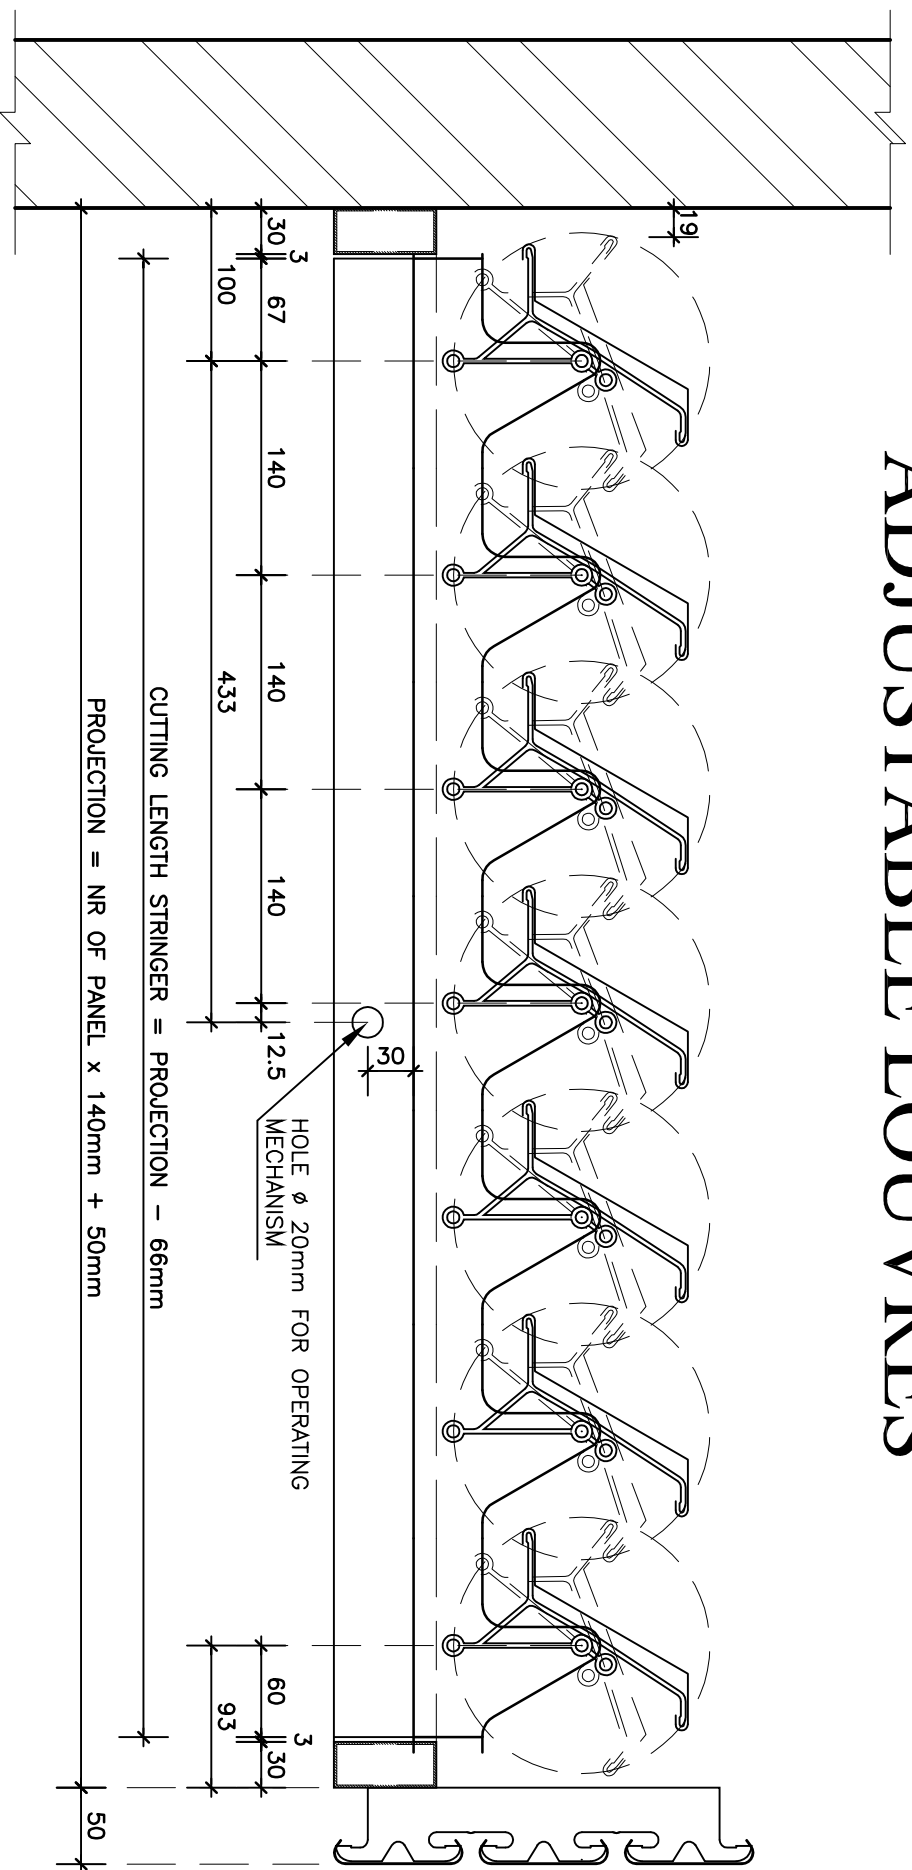

ADJUSTABLE LOUVRES

SECTION A-A
SCALE 1:5

LUXALON ALUMINIUMV 84R PANEL
ON V5 STRINGERFACIA