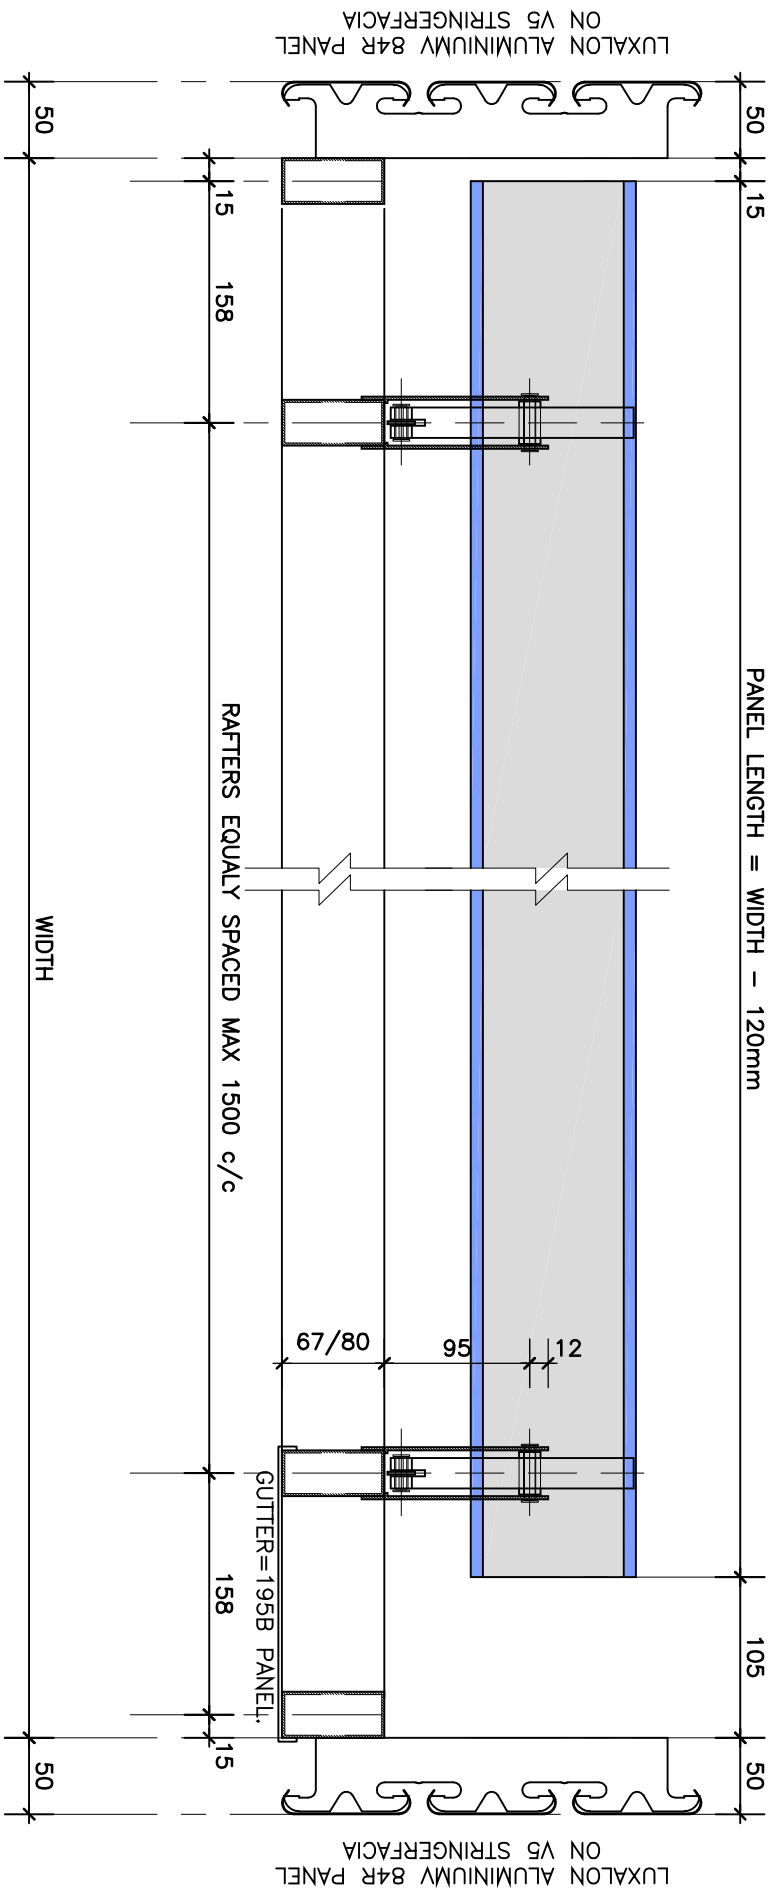

ADJUSTABLE LOUVRES

SECTION B-B
SCALE 1:5